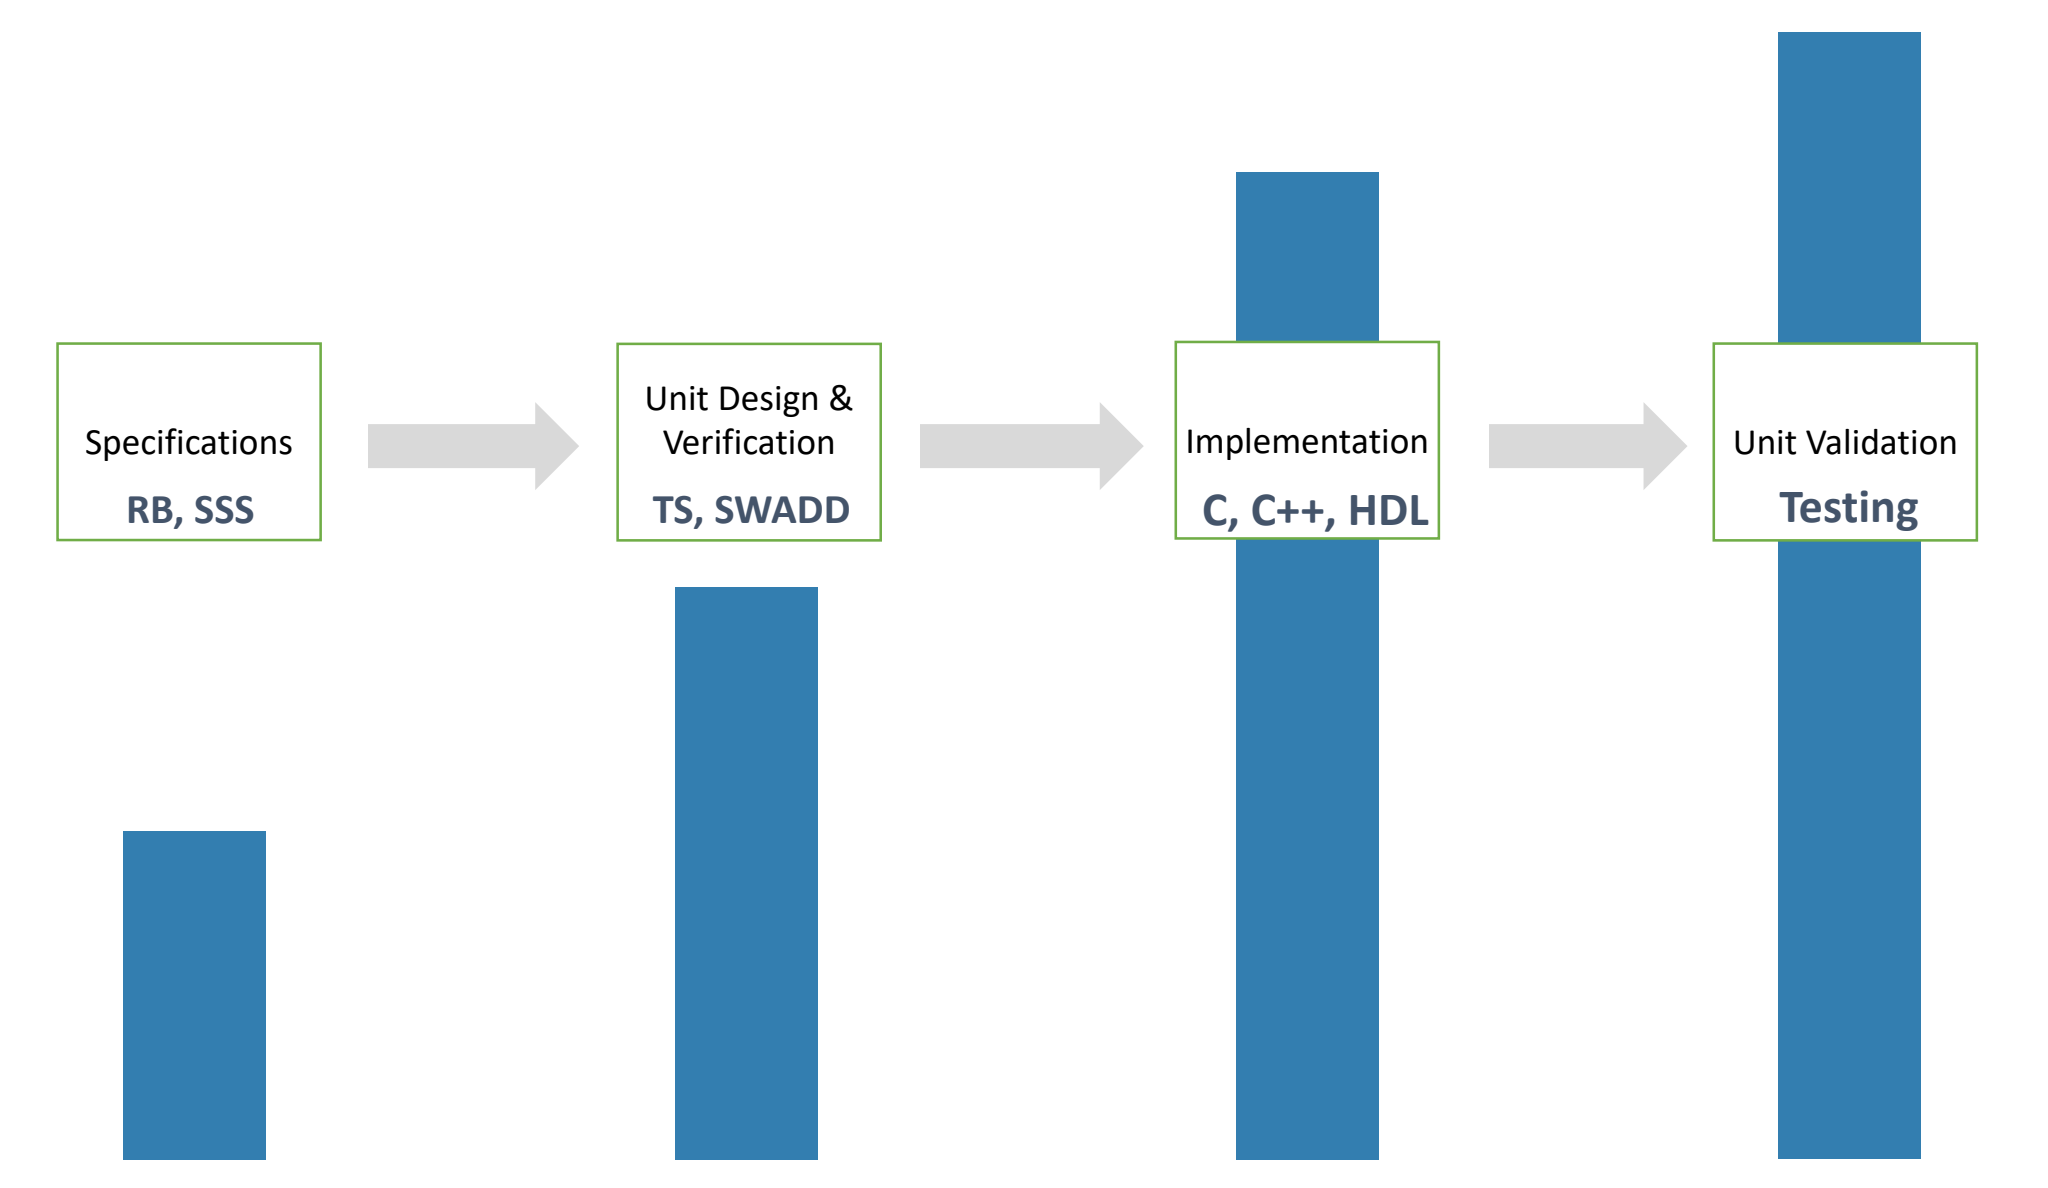

ECSS Workflow for Automatic Code Generation - ESA Software Product Assurance Workshop

Effort Distribution in Traditional Development Workflows

Effort Distribution in Model-Based Design Workflows