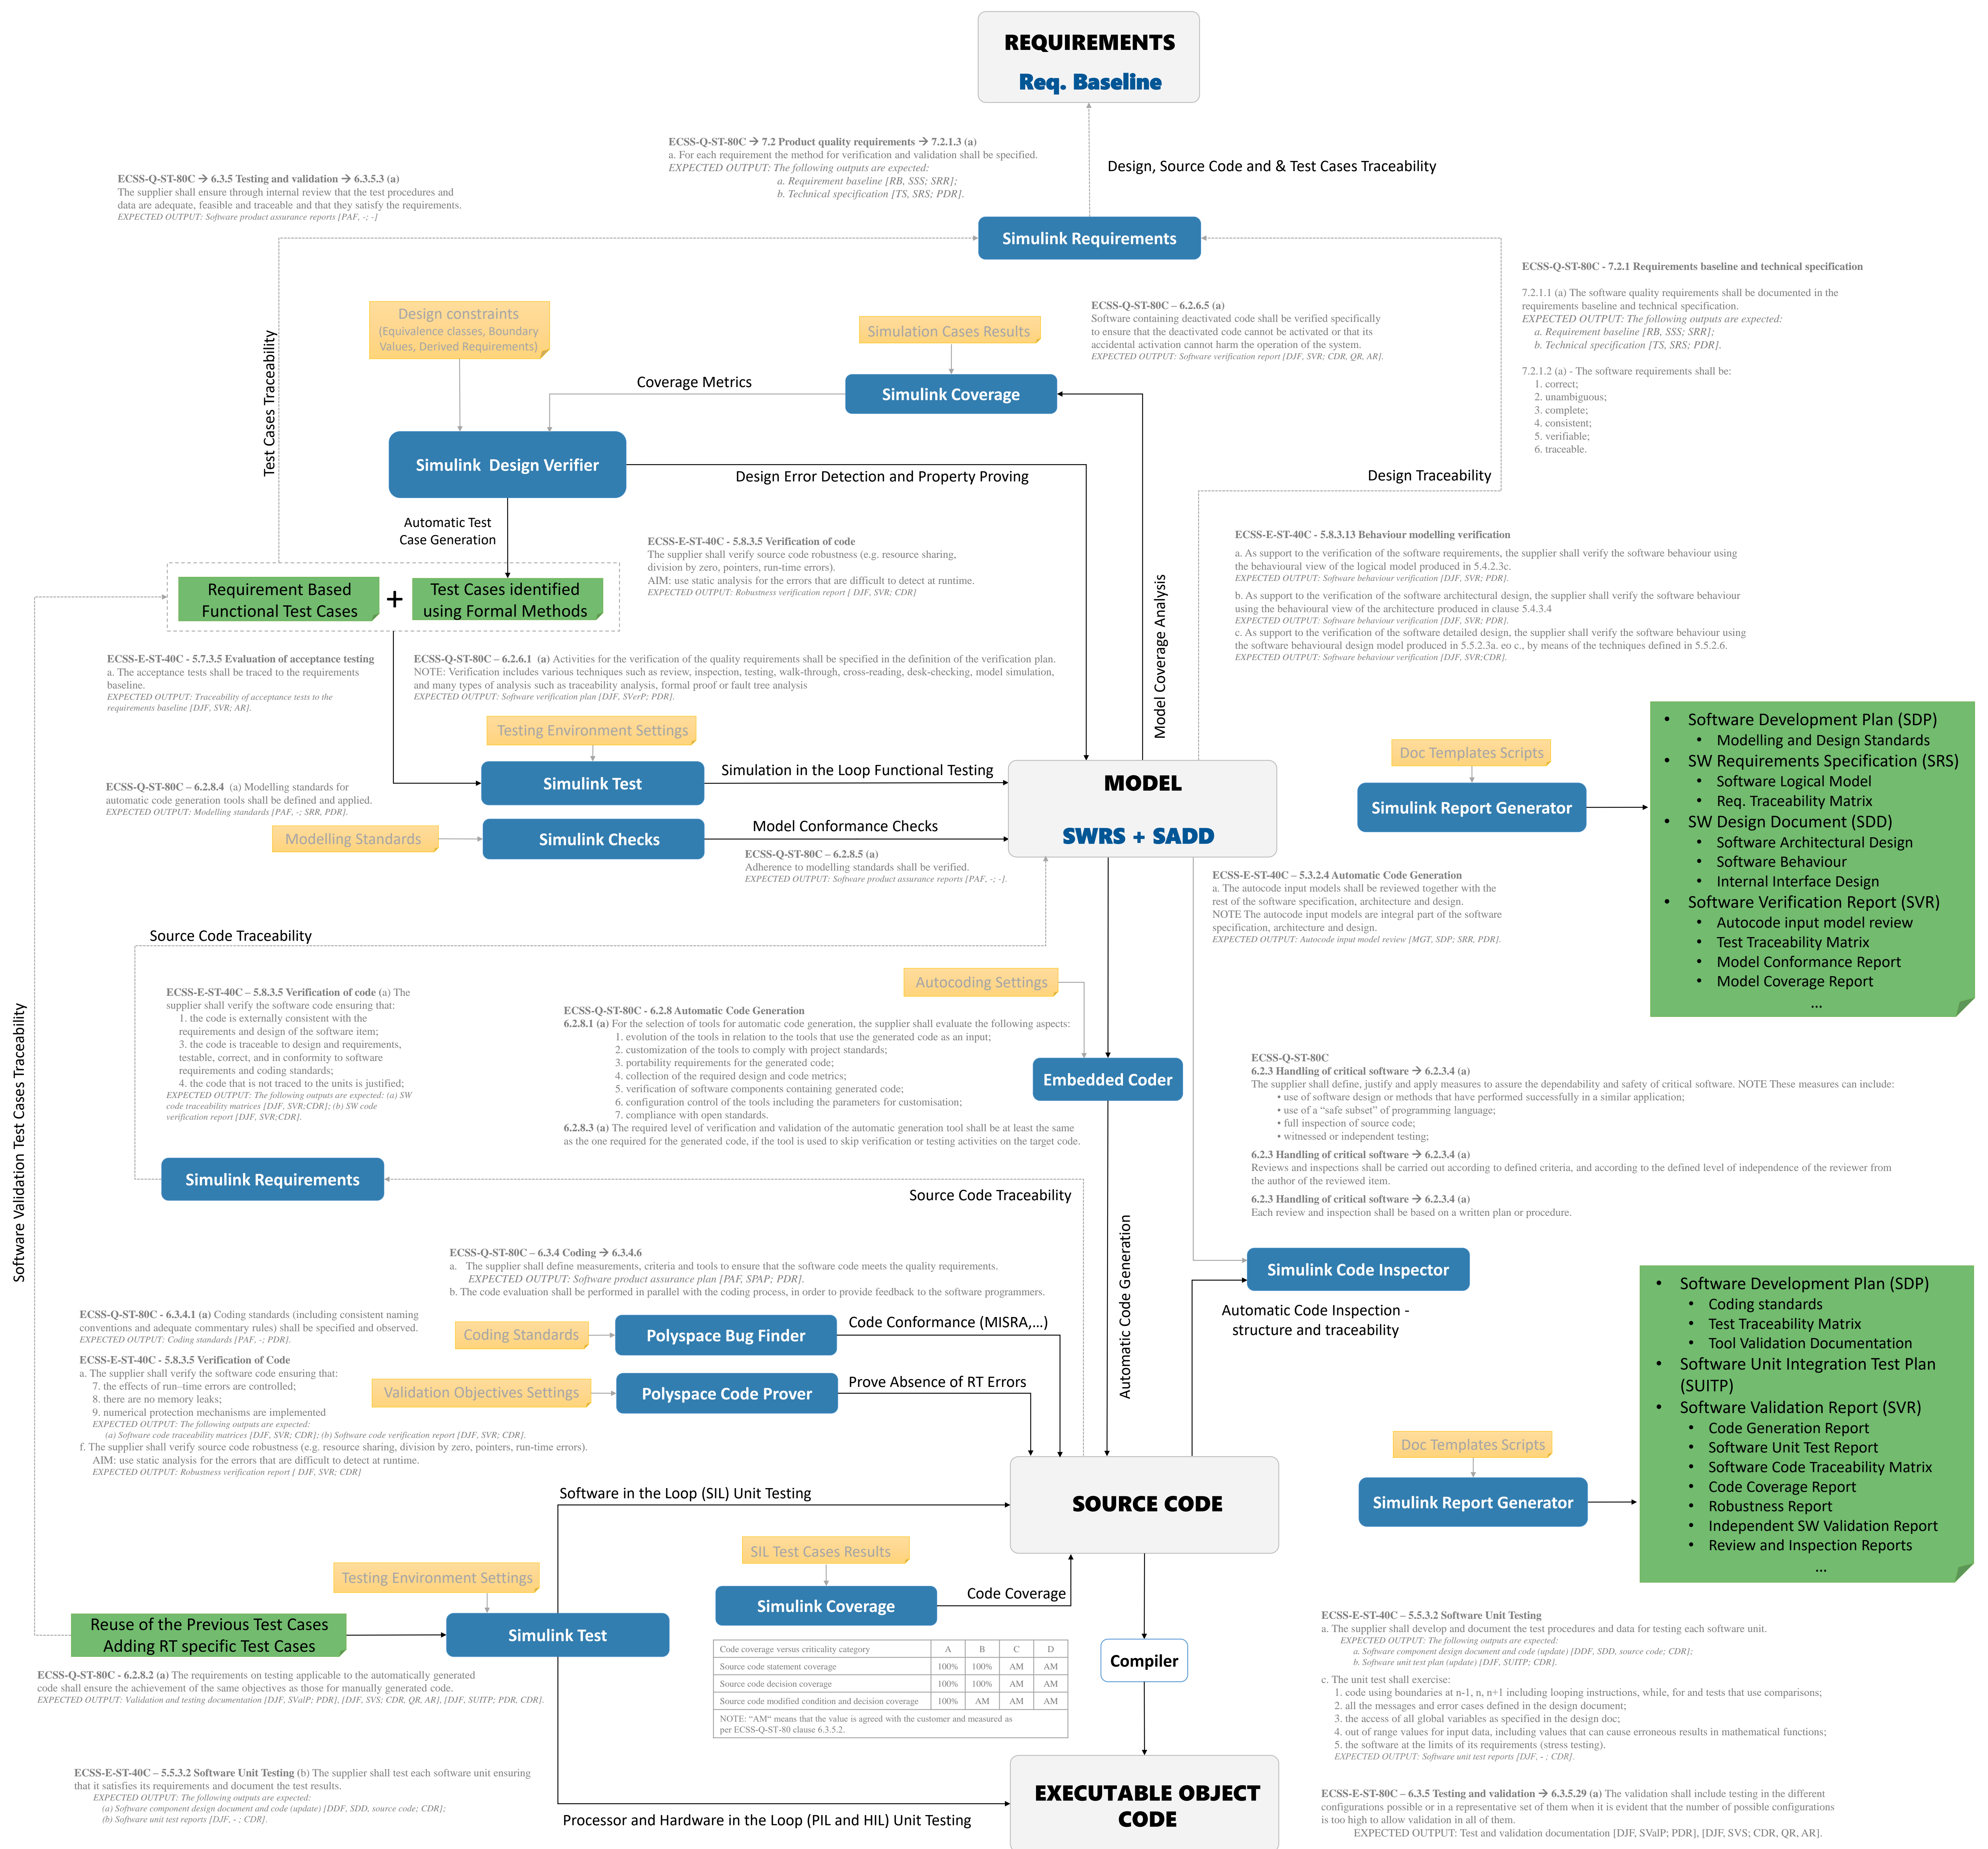

ECSS Workflow for Automatic Code Generation - ESA Software Product Assurance Workshop

Effort Distribution in Traditional Development Workflows

Effort Distribution in Model-Based Design Workflows